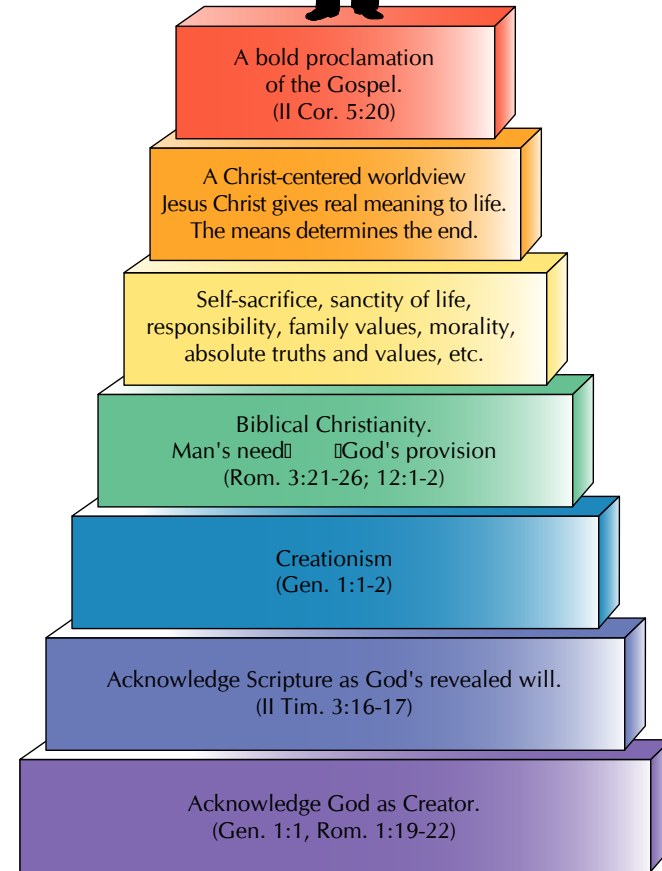

HUMANISTIC WORLDVIEW

An unsound structure built on an unstable foundation
 (A false view that is satanically influenced. Eph. 2:2-3)

MAN IS SUPREME

Willfully Autonomous

Self-Centered Desires

A faulty foundation that is sure to fail

BIBLICAL WORLDVIEW

A solid structure built on a firm foundation
 (A true view based on God's inspired Word. II Tim. 3:16-17)

CHRIST IS SUPREME

Submissive to God's Will

Desires to Serve Others

A sure foundation that cannot fail