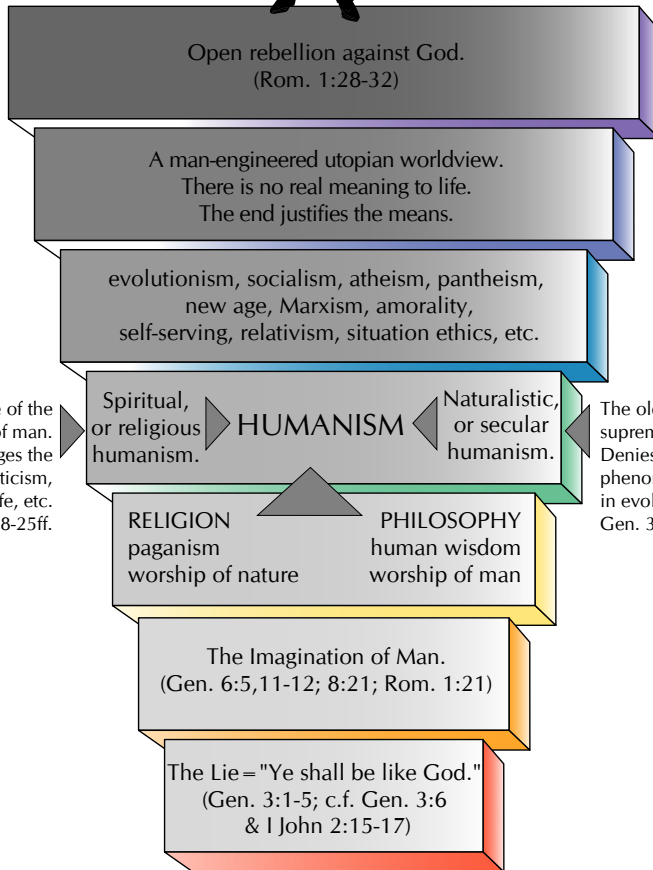

HUMANISTIC WORLDVIEW

An unsound structure built on an unstable foundation
 (A false view that is satanically influenced. Eph. 2:2-3)

MAN IS SUPREME

Willfully Autonomous

Self-Centered Desires

A faulty foundation that is sure to fail

BIBLICAL WORLDVIEW

A solid structure built on a firm foundation
 (A true view based on God's inspired Word. II Tim. 3:16-17)

CHRIST IS SUPREME

Submissive to God's Will

Desires to Serve Others

A sure foundation that cannot fail